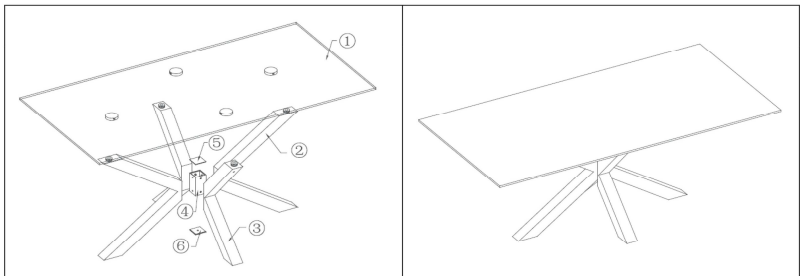

legs material	Steel
legs finishing	Legs covered with printed film by heat pressure getting a wooden natural effect.
feet protection (yes/no)	Yes
adjustable feet (yes/no)	Yes

RAL Specifications	
size and shape variation (yes/no)	No
color variation (yes/no)	No
other details	

general warnings	Do not place near direct sources of heat. Keep away from direct solar light. Do not use abrasive products like acetones, bleaches, solvents, etc.

specific use and care instructions	Clean with a damp cloth and dry immediately

years of guarantee made according to	2

good to know	Legs form a rectangle of 122 x 80 cm. Tube shape: 7 x 7 cm

assembly

assembly required (yes/no)	Yes
difficulty of assembly (hard/medium/easy)	Easy
assembly time (min)	20
people required	2
assembly suggestions	Assemble the legs first and then screw the top

assembly instructions

ARYA / ARGO