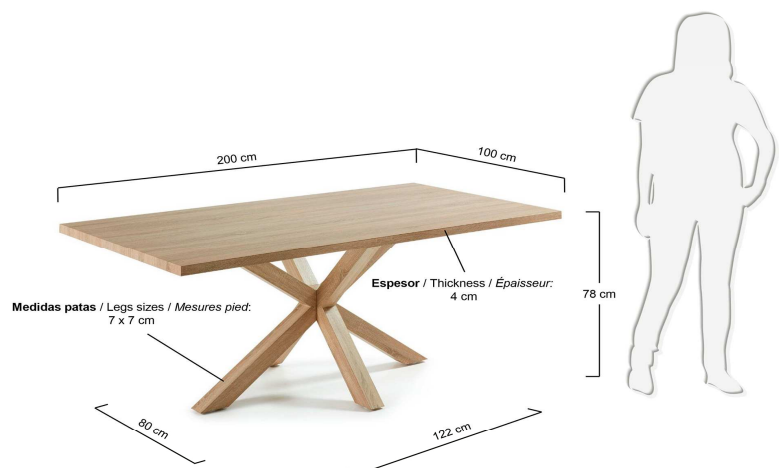

ARYA

product code	C429M46
product description	ARYA Table 200x100 Natural Sonoma, MDF Natural Sonom Dining table with sonoma natural color steel legs and top in sonoma MDF natural color.

product sizes

height x width x depth (cm)	78	x	200	x	100
product weight (Kg)	60,1				

technical drawings

product features

use (domestic/office)	Domestic
appliance (inner/outer)	Inner
extendible (yes/no)	No
adjustable height (yes/no)	No
foldable (yes/no)	No
up to seats	8
max. load (Kg)	60
top material	MDF honeycomb
top finishing	Veneered paper
top thickness	40 mm
leaf material	
leaf finishing	
number of leaves	
stored inside (yes/no)	No

years of guarantee made according to	2
--------------------------------------	---

good to know	Legs form a rectangle of 122 x 80 cm. Tube shape: 7 x 7 cm
--------------	--

assembly

assembly required (yes/no)	Yes
difficulty of assembly (hard/medium/easy)	Easy
assembly time (min)	20
people required	2
assembly suggestions	Assemble the legs first and then screw the top