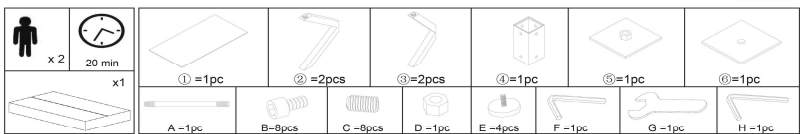

legs material	Steel
legs finishing	Legs covered with printed film by heat pressure getting a wooden natural effect.
feet protection (yes/no)	Yes
adjustable feet (yes/no)	Yes

RAL Specifications	
size and shape variation (yes/no)	No
color variation (yes/no)	No
other details	

general warnings	Do not place near direct sources of heat. Keep away from direct solar light. Do not use abrasive products like acetones, bleaches, solvents, etc.

specific use and care instructions	Clean with a damp cloth and dry immediately

years of guarantee made according to	2

good to know	Legs form a rectangle of 122 x 80 cm. Tube shape: 7 x 7 cm

assembly

assembly required (yes/no)	Yes
difficulty of assembly (hard/medium/easy)	Easy
assembly time (min)	20
people required	2
assembly suggestions	Assemble the legs first and then screw the top

assembly instructions

ARYA / ARGO